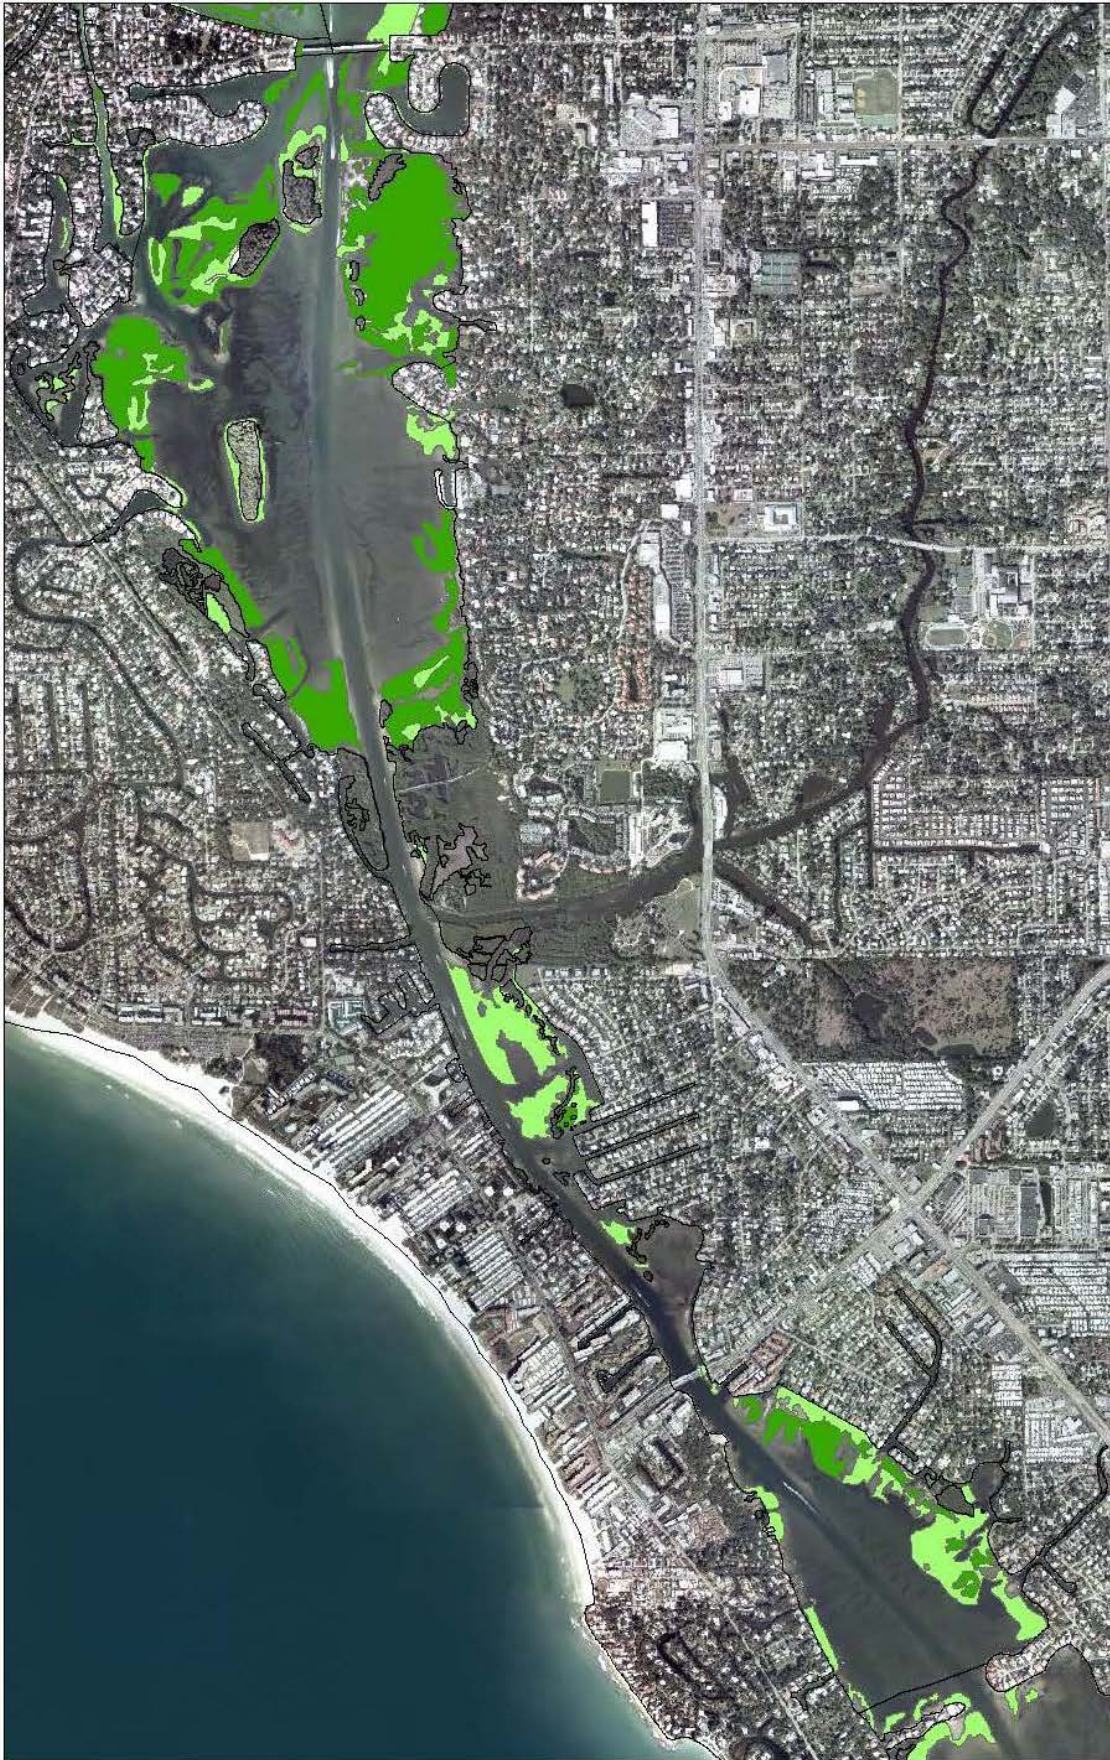

Sarasota Bay West (Manatee County)

Legend
SWFWMD 2006 Seagrass
Patchy
Continuous

0.6 0.3 0 0.6 Miles

Sarasota Bay East (Manatee County)

Legend
SWFWMD 2006 Seagrass
Patchy
Continuous

0.4 0.2 0 0.4 Miles

Sarasota Bay West (Sarasota County)

Legend
SWFWMD 2006 Seagrass
Patchy
Continuous

0.4 0.2 0 0.4 Miles

Sarasota Bay East (Sarasota County)

Legend
SWFWMD 2006 Seagrass
Pachy
Continuous

0.3 0.15 0 0.3 Miles

South Sarasota Bay (West)

Legend
SWFWMD 2006 Seagrass
Patchy
Continuous

0.3 0.15 0 0.3 Miles

South Sarasota Bay (East)

Legend
SWFWMD 2006 Seagrass
Patchy
Continuous

0.3 0.15 0 0.3 Miles

Roberts Bay (North)

Legend
SWFWMD 2006 Seagrass
Pachy
Continuous

0.250.125 0 0.25 Miles

Little Sarasota Bay

Dona-Roberts Bay (Venice)

Legend
SWFWMD 2006 Seagrass
Patchy
Continuous

0.3 0.15 0 0.3 Miles

Lemon Bay