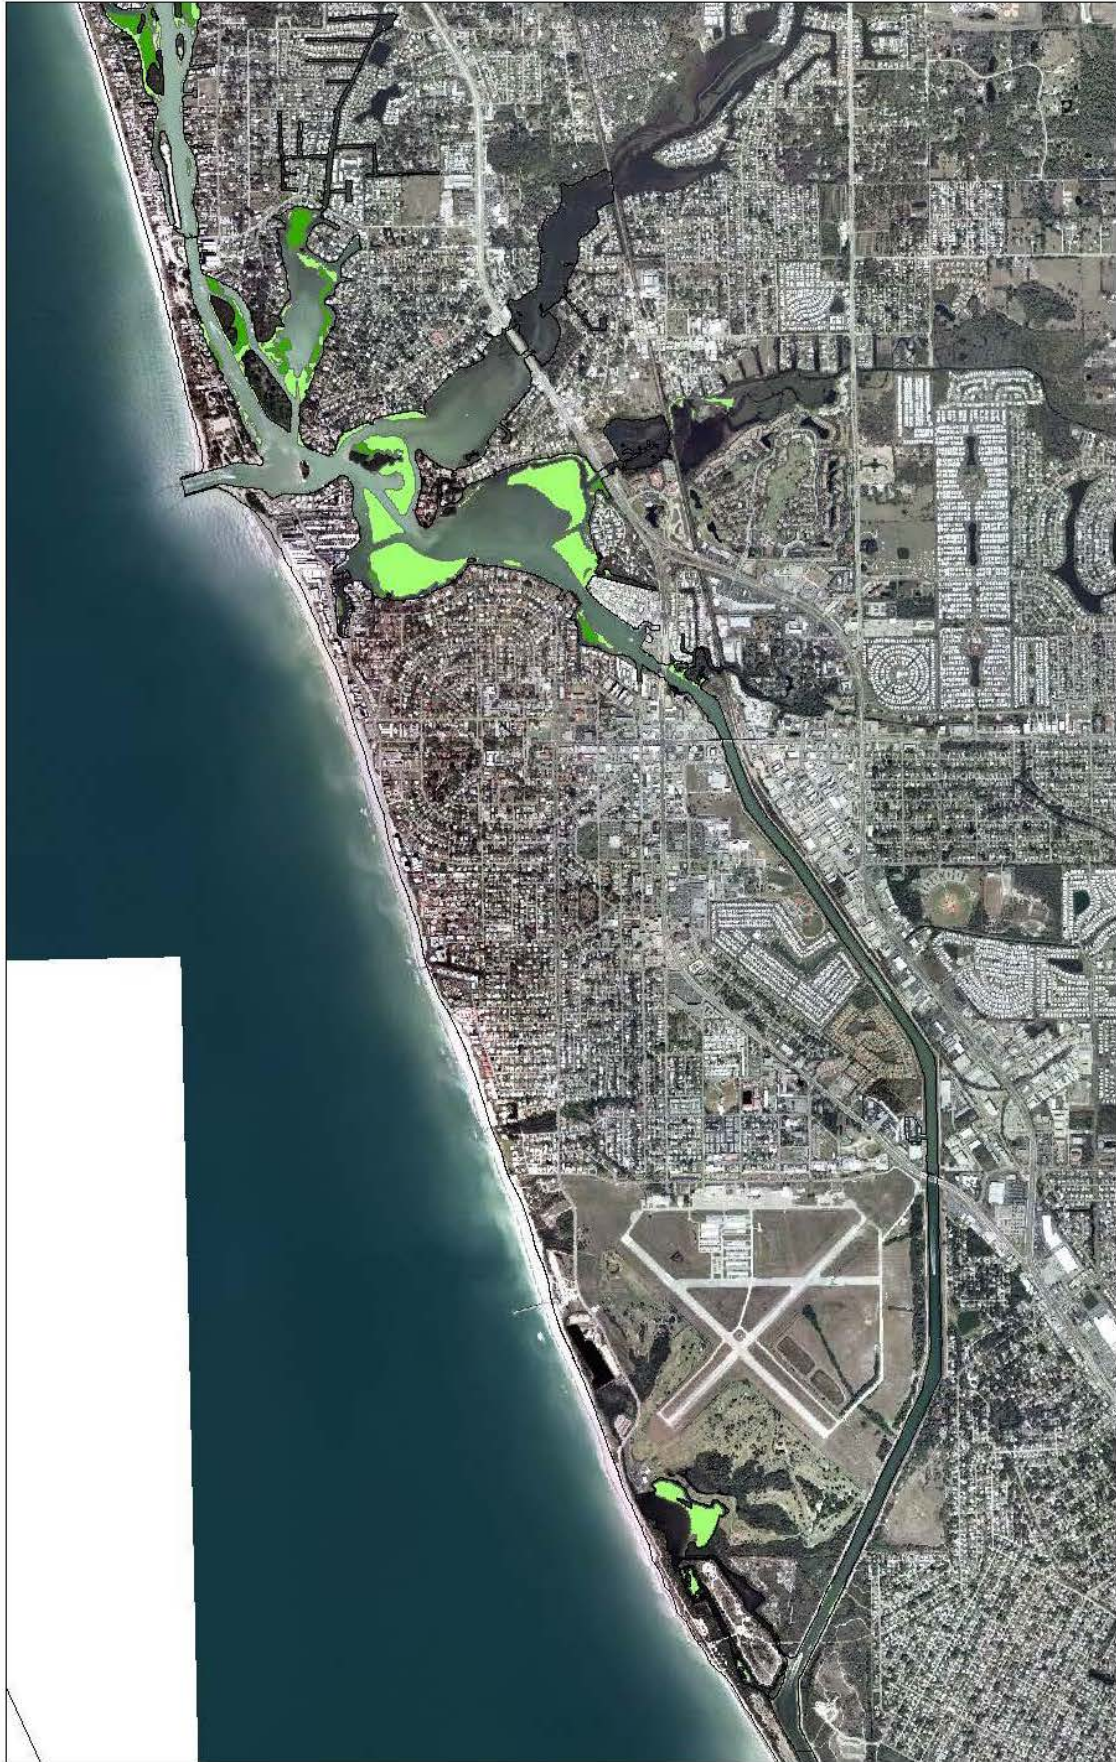

Sarasota Bay West (Manatee County)

Legend
SWFWMD 2006 Seagrass
Patchy
Continuous

0.6 0.3 0 0.6 Miles

Sarasota Bay East (Manatee County)

Legend
SWFWMD 2006 Seagrass
Patchy
Continuous

0.4 0.2 0 0.4 Miles

Sarasota Bay West (Sarasota County)

Legend
SWFWMD 2006 Seagrass
Patchy
Continuous

0.4 0.2 0 0.4 Miles

Sarasota Bay East (Sarasota County)

Legend
SWFWMD 2006 Seagrass
Pachy
Continuous

0.3 0.15 0 0.3 Miles

South Sarasota Bay (West)

Legend
SWFWMD 2006 Seagrass
Patchy
Continuous

0.3 0.15 0 0.3 Miles

South Sarasota Bay (East)

Legend
SWFWMD 2006 Seagrass
Patchy
Continuous

0.3 0.15 0 0.3 Miles

Roberts Bay (North)

Legend
SWFWMD 2006 Seagrass
Pachy
Continuous

0.250.125 0 0.25 Miles

Little Sarasota Bay

Dona-Roberts Bay (Venice)

Legend
SWFWMD 2006 Seagrass
Patchy
Continuous

0.3 0.15 0 0.3 Miles

Lemon Bay